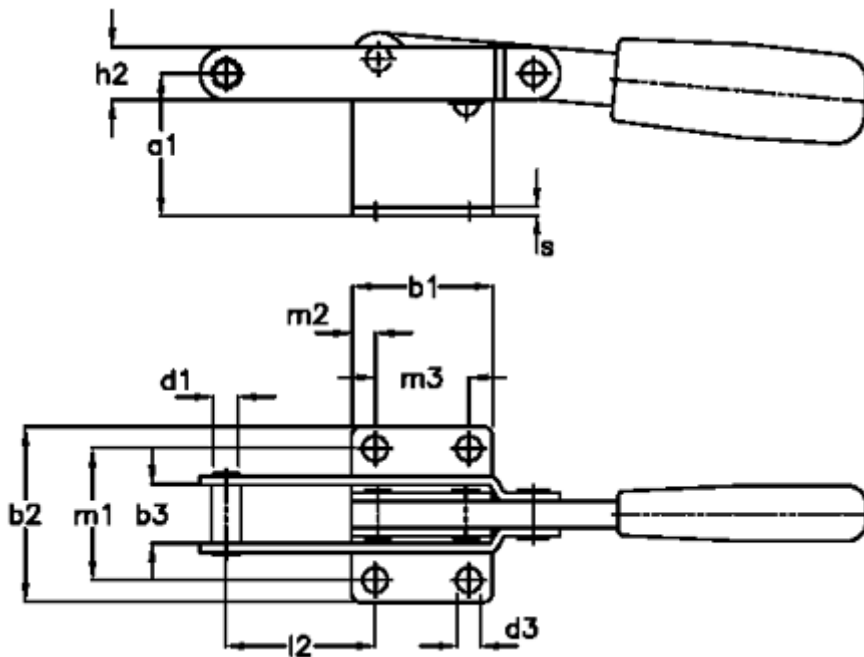

Article number: 201333114

Description: E+G Klee hook clamp GN 850-300-T  
with pulling plunger

## Measures

a1 = 35	h1	= 49.0	m3	= 32.0
a2 = 25	h2	= 18	r1	= 105
b1 = 48	Holding force N	= 3000	r2	= 6
b2 = 60	l1	= 225	s	= 3
b3 = 21	l2	= 51	Size	= 300
d1 = 10	l3	= 98.0	w1	= 104
d2 = 10	m1	= 45.0	w2 adjustable range	= 20
d3 = 8.5	m2	= 8.0		